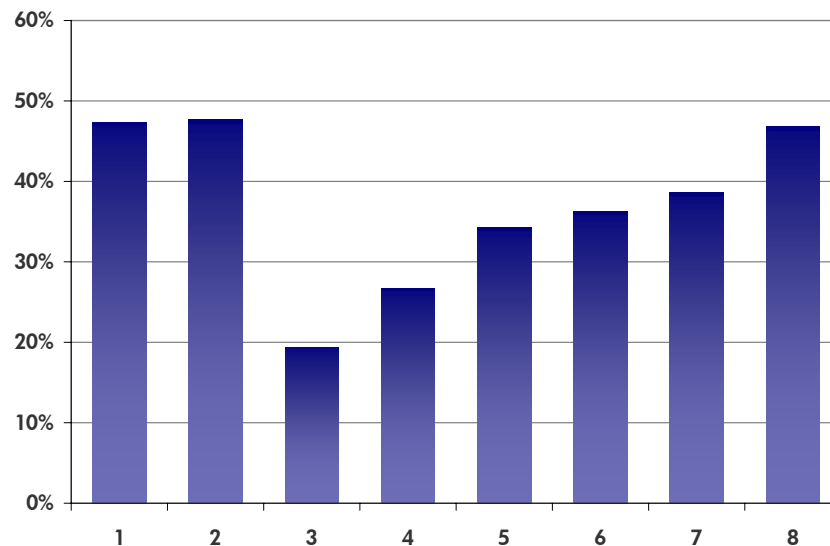

# Life Without a Car? Possible and Popular in D.C.

**Percent of Households with No Vehicle** (US Census 2000; By Block Group)

**% of Households with No Vehicle by Ward**  
(US Census 2000)

**How D.C. Workers Travel to Work**  
(American Community Survey 2006)