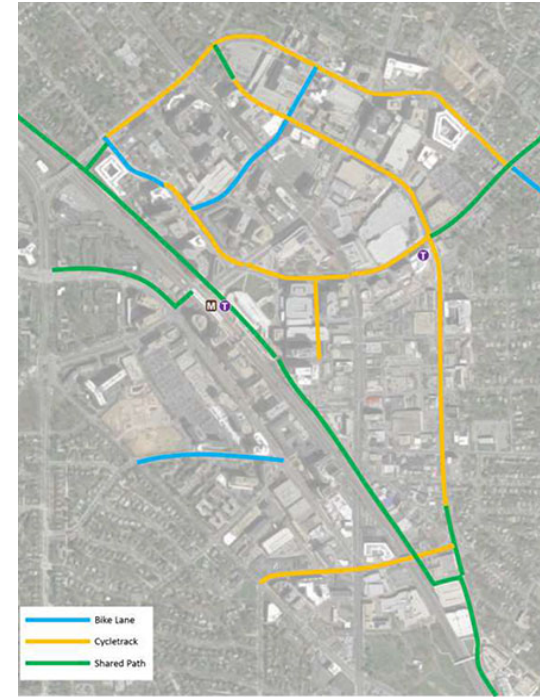

Pete Tomao | Montgomery County
Advocacy Manager | Coalition for Smarter Growth

Route Map

1. History and overview of Silver Spring redevelopment
2. American Film Institute (AFI)
3. Pedestrian Plaza and Ellsworth Place
4. Silver Spring Library
5. Bonifant Apartment Building
6. Kefa Cafe
7. Ripley District

Overview of Silver Spring bike network

Figure 6: Silver Spring BiPPA projects: Full network

Rendering of Silver Spring Library with Purple Line

Partial Metro map with future MTA Purple Line stations